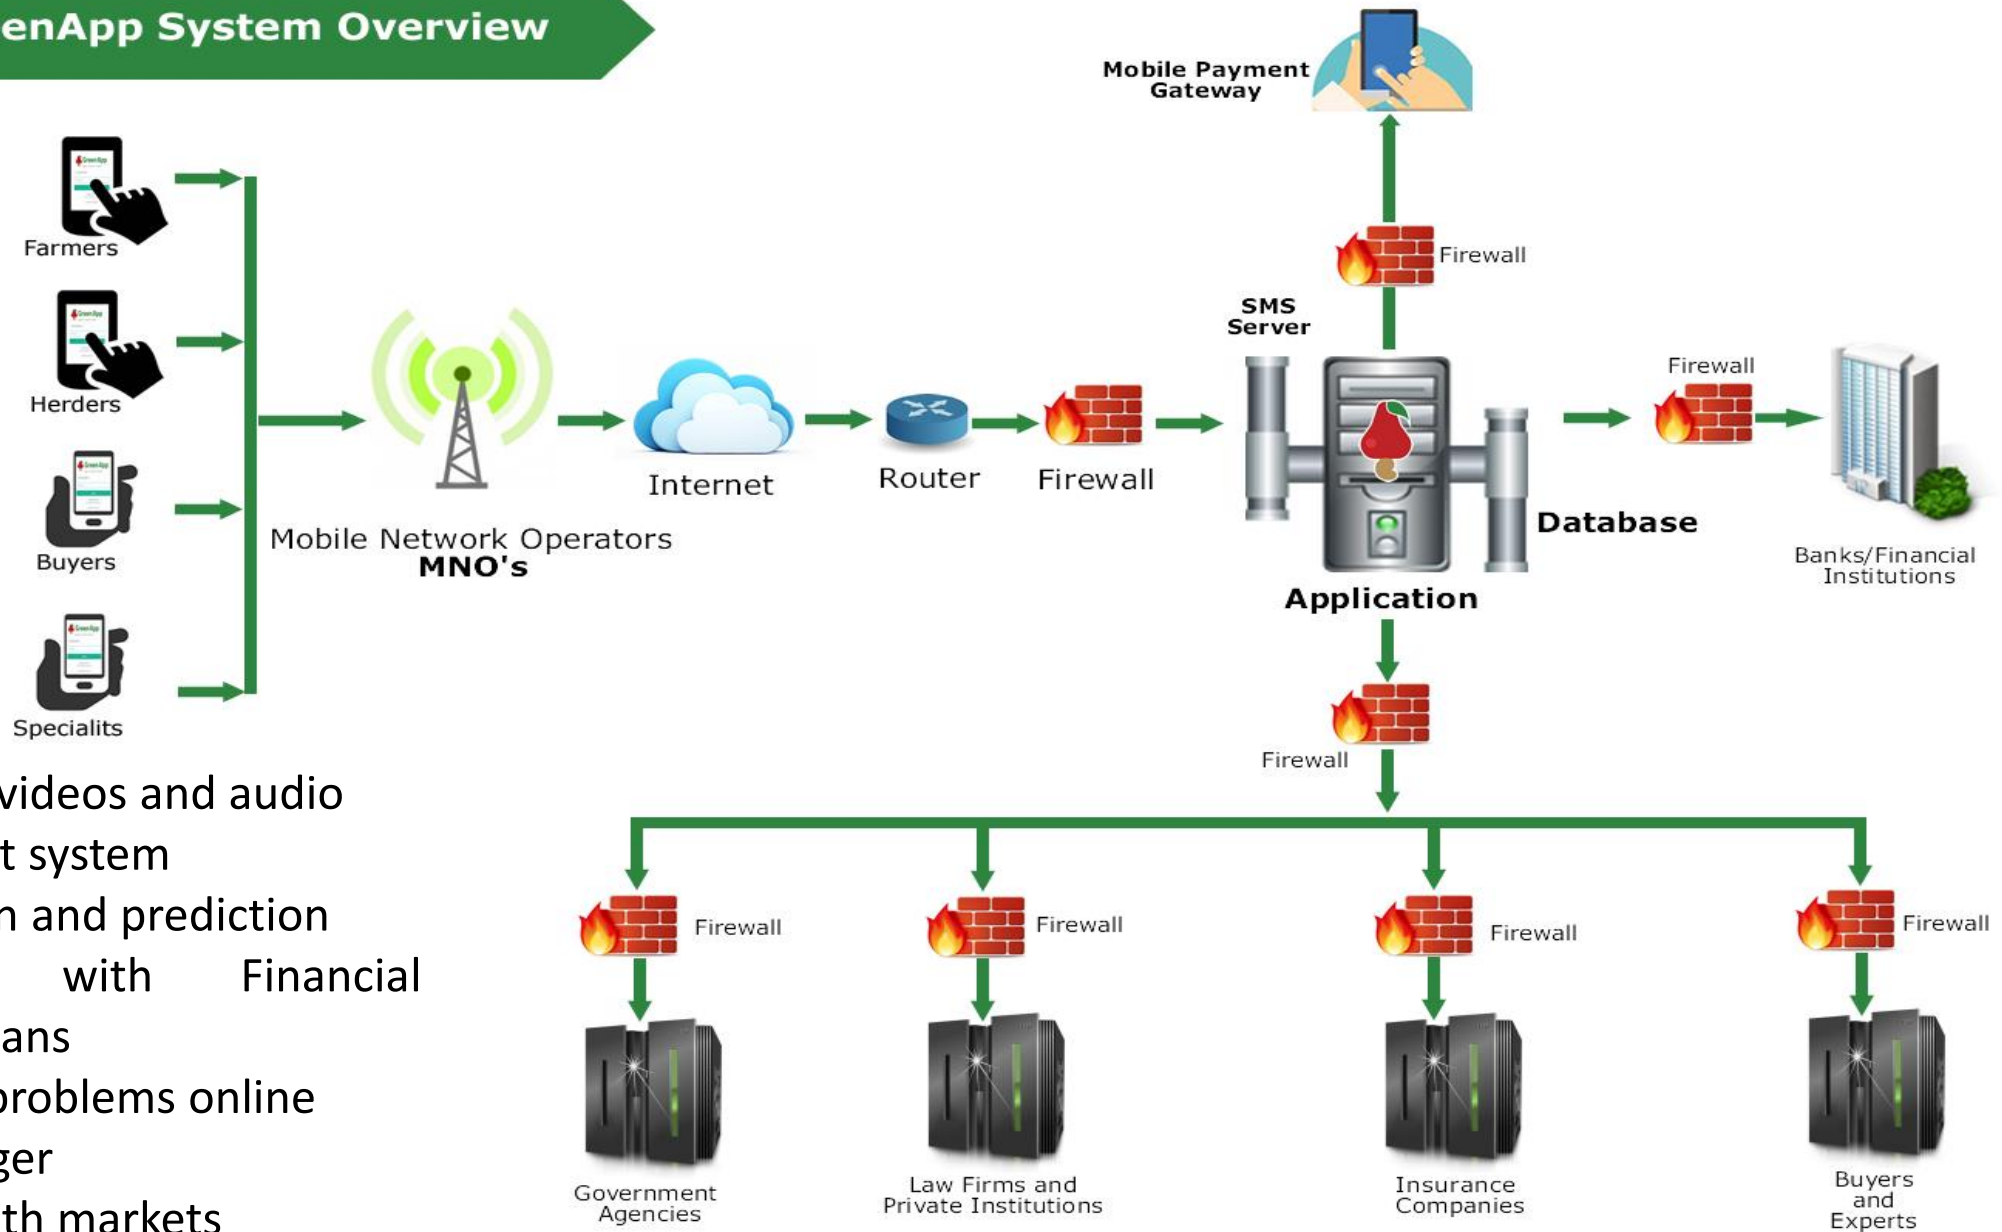

GreenApp System Overview

SOLUTION

- I. Teaching through videos and audio
- II. Farm management system
- III. Weather Detection and prediction
- IV. Links farmers with Financial Institutions for Loans
- V. Sort out Farmers problems online
- VI. Prediction of Hunger
- VII. Linking farmers with markets
- VIII. Uses brain to detect disease (AI)
- IX. Man Power Management