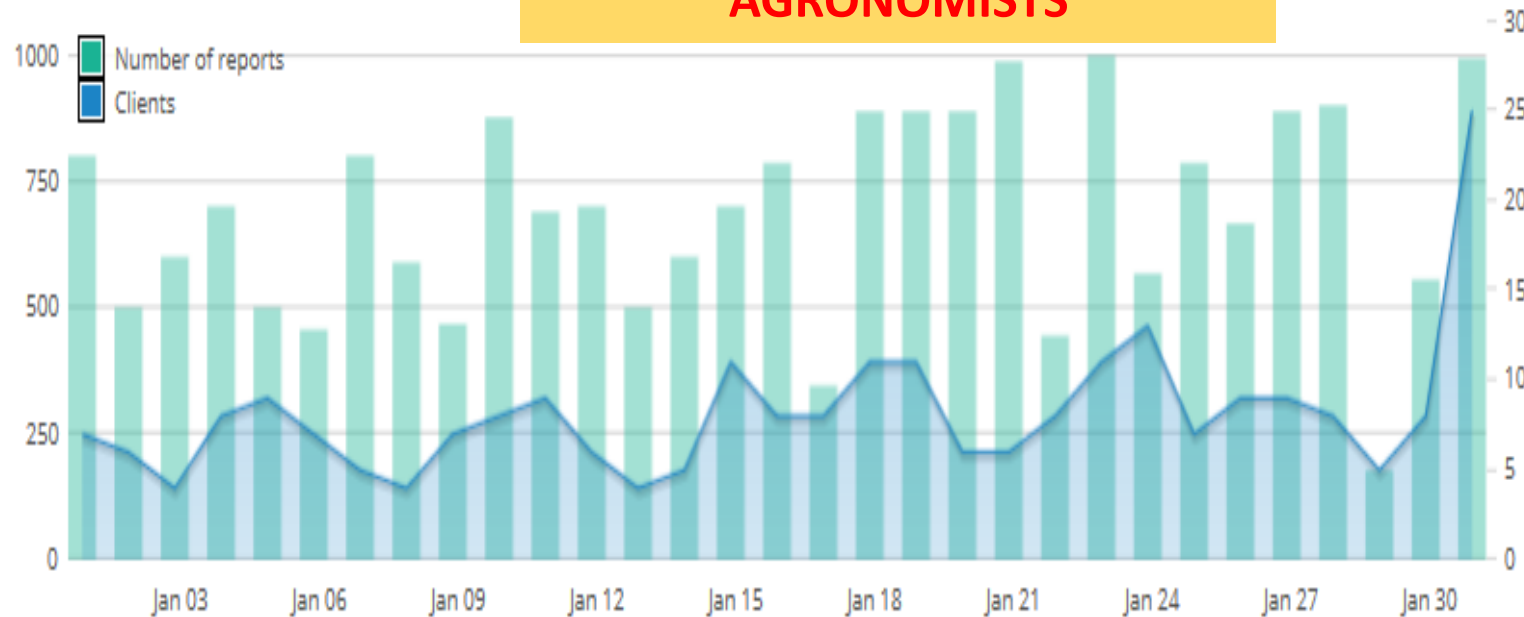

Financial

Loans

Clients

Users

Branches

Farmers

3

Total Farmers

Headers

1

Total Headers

Officers

0

Administrators

Branches

0

Branches

FOR AN INSTITUTION, YOU CAN GET DIFFERENT REPORTS FROM YOUR FARMERS AND AGRONOMISTS

Client Reports Statistics

Today Monthly

2,346

Yesterday Reports

48% ↑

4,422