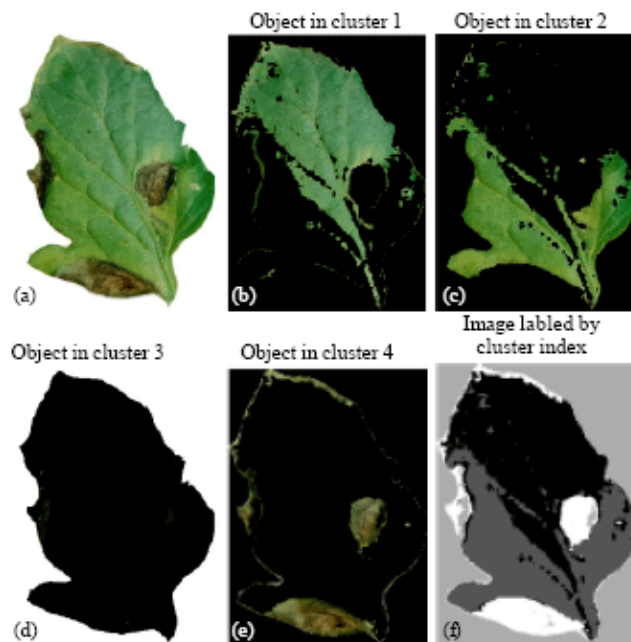

COMPETITIVE LANDSCAPE

IT CAN SCAN AND DETECT DISEASE WITHOUT ANY HUMAN INTERVENTION (by taking photos via smart phones)

GreenApp is a purely CSA App

Unlike Other Apps

- ✓ it gives weather fore casting,
- ✓ sends sms on weather change,
- ✓ allows Audio and video contents for educational purposes.
- ✓ Uses AI (Artificial Intelligence to detect pests and determine the risks in the farms)
- ✓ **Design farmer field schools** to enable farmers to share their field experience with each other
- ✓ Connects Farmers with Experts
- ✓ Links Farmers with live Markets
- ✓ **Create a social media presence** and an online database to share information and current findings on CSA, nationally and globally